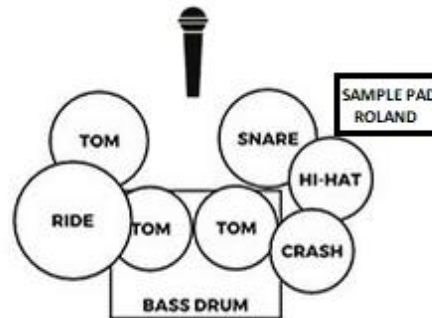

THE STREAM

Stage plan

www.thestream.cz

+420 731 803 256

thestreaminfo@gmail.com

DRUMS – Input list

- 1) Kick
- 2) Snare
- 3) Hi-hat
- 4) Tom 1
- 5) Tom 2
- 6) Floor Tom
- 7) Over head 1
- 8) Over head 2
- 9) Sample pad 1 (mono Jack)
- 10) Sample pad 2 (mono Jack)

Tomáš (Drums, back vocal)

- 1x XLR – Backing vocal
- 1x XLR – In-ear monitor (vlastní)
- 4x zásuvka 230 V

Andrej (Piano, split bass, back vocal)

- 1x XLR – Backing vocal
- 2x Jack – Piano (2x Di-box)
- 2x Jack – Split Bass (2x Di-box)
- 1x XLR – In-ear monitor (vlastní)
- 4x zásuvka 230 V

Martin (Voice, guitars)

- 1x XLR – Vocal
- 1x XLR – El. Guitar (Helix processor)
- 1x Jack – Acoustic guitar (Di-box)
- 1x XLR – In-ear monitor (vlastní)
- 4x zásuvka 230 V